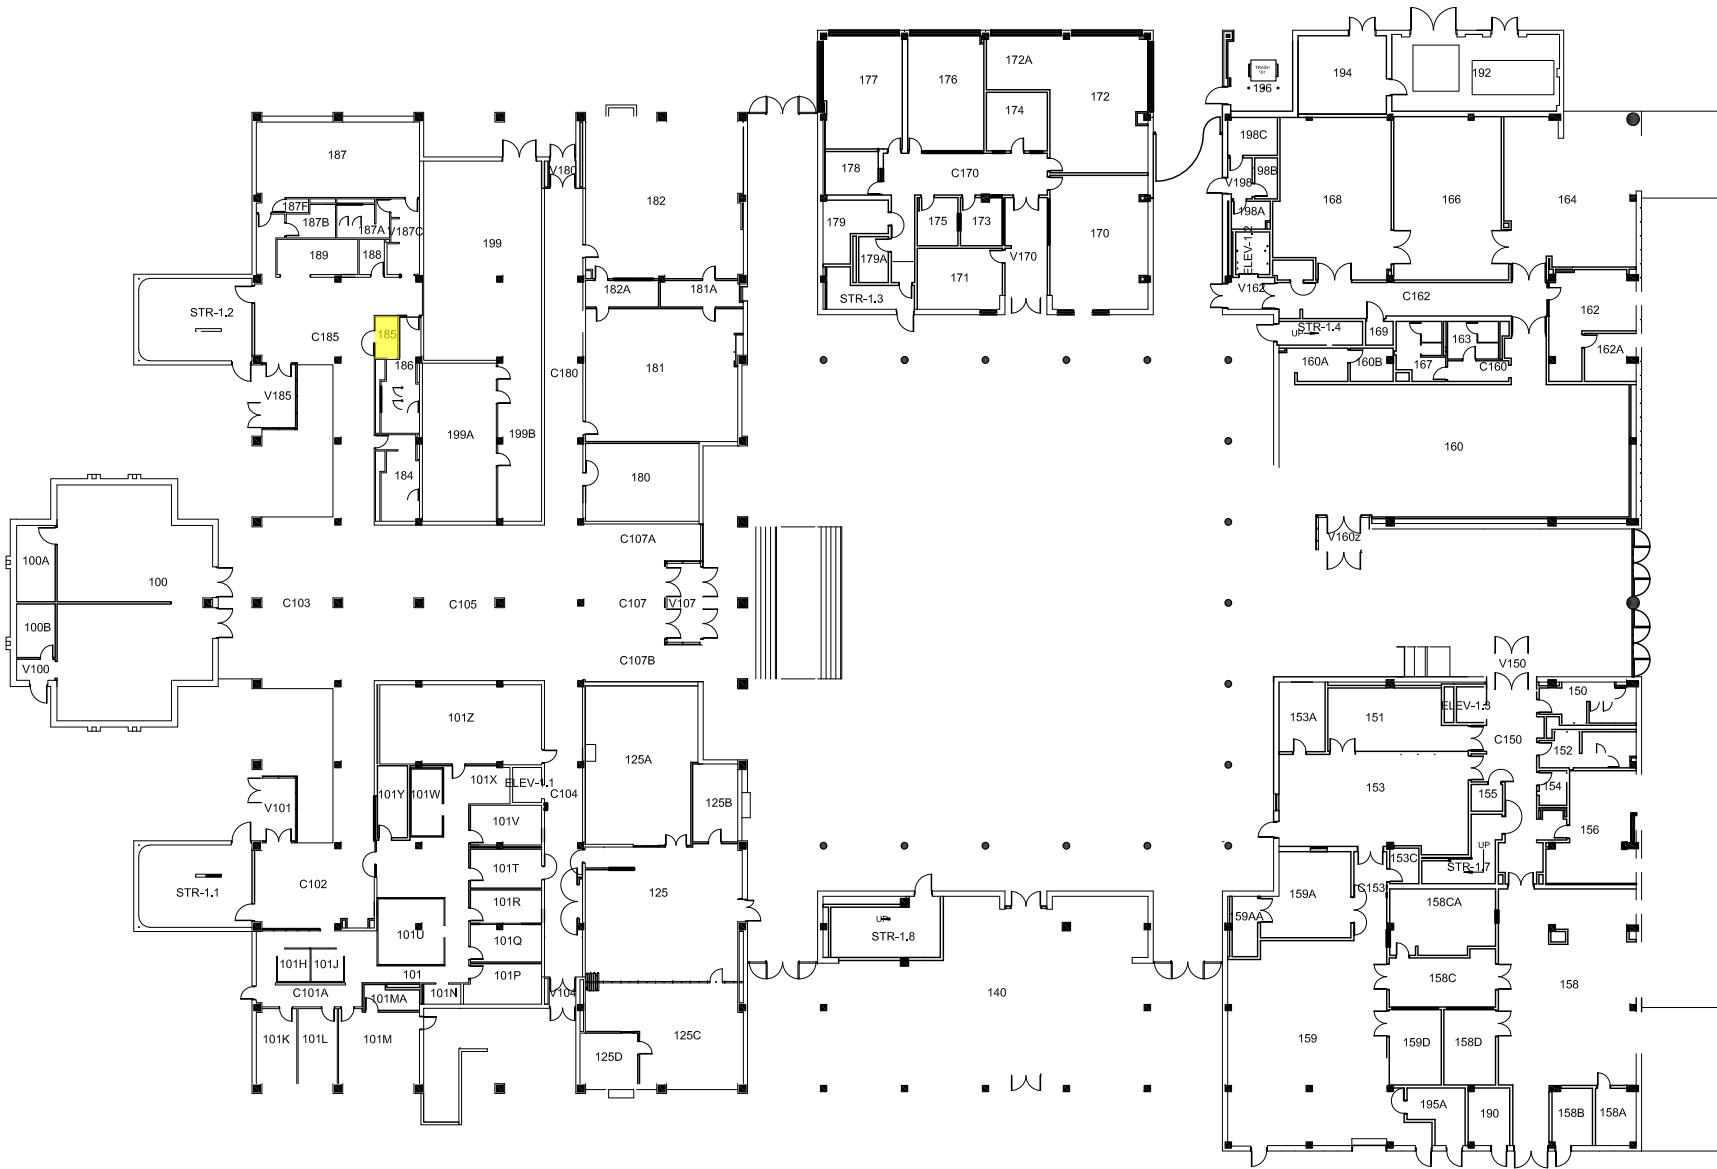

# ART BUILDING

BLDG #0153

03-2019

Exterior Gross Area  
60162

Room Number: 185

**Lactation Room Location**

FIRST FLOOR PLAN