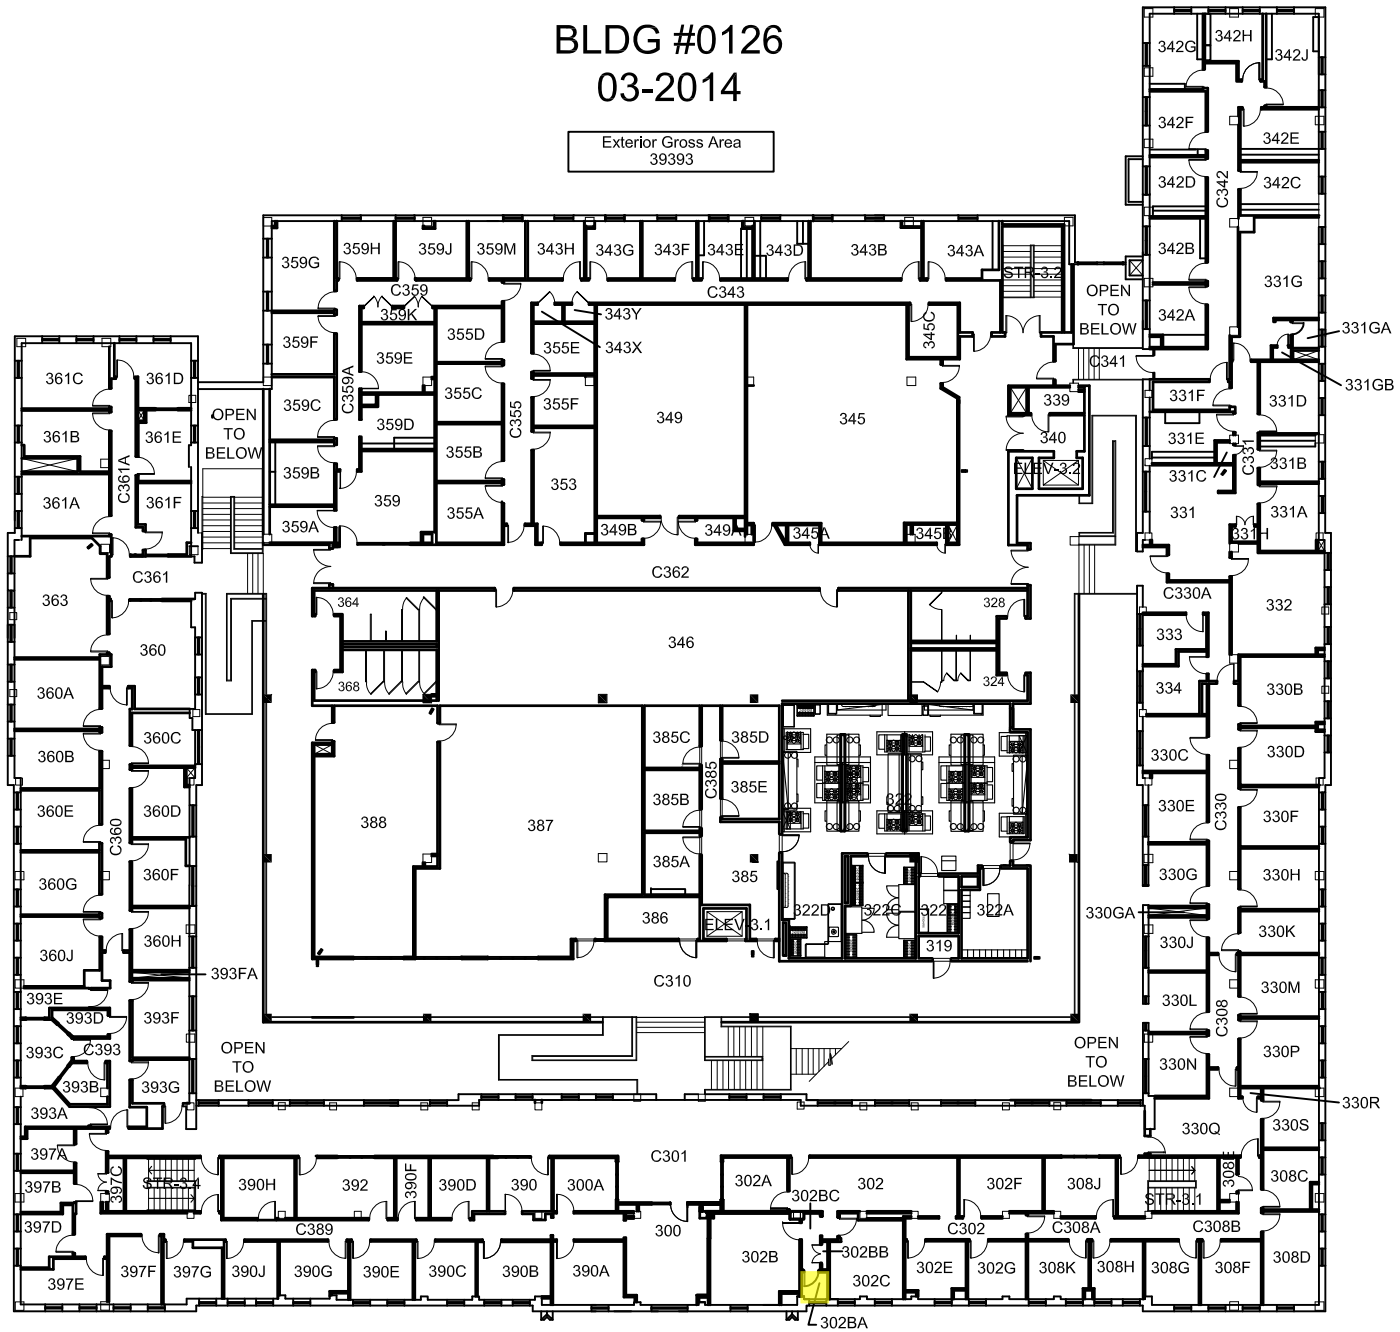

CHILTON HALL

BLDG #0126

03-2014

Exterior Gross Area
39393

THIRD FLOOR PLAN

Room Number: 302BA

 Lactation Room Location