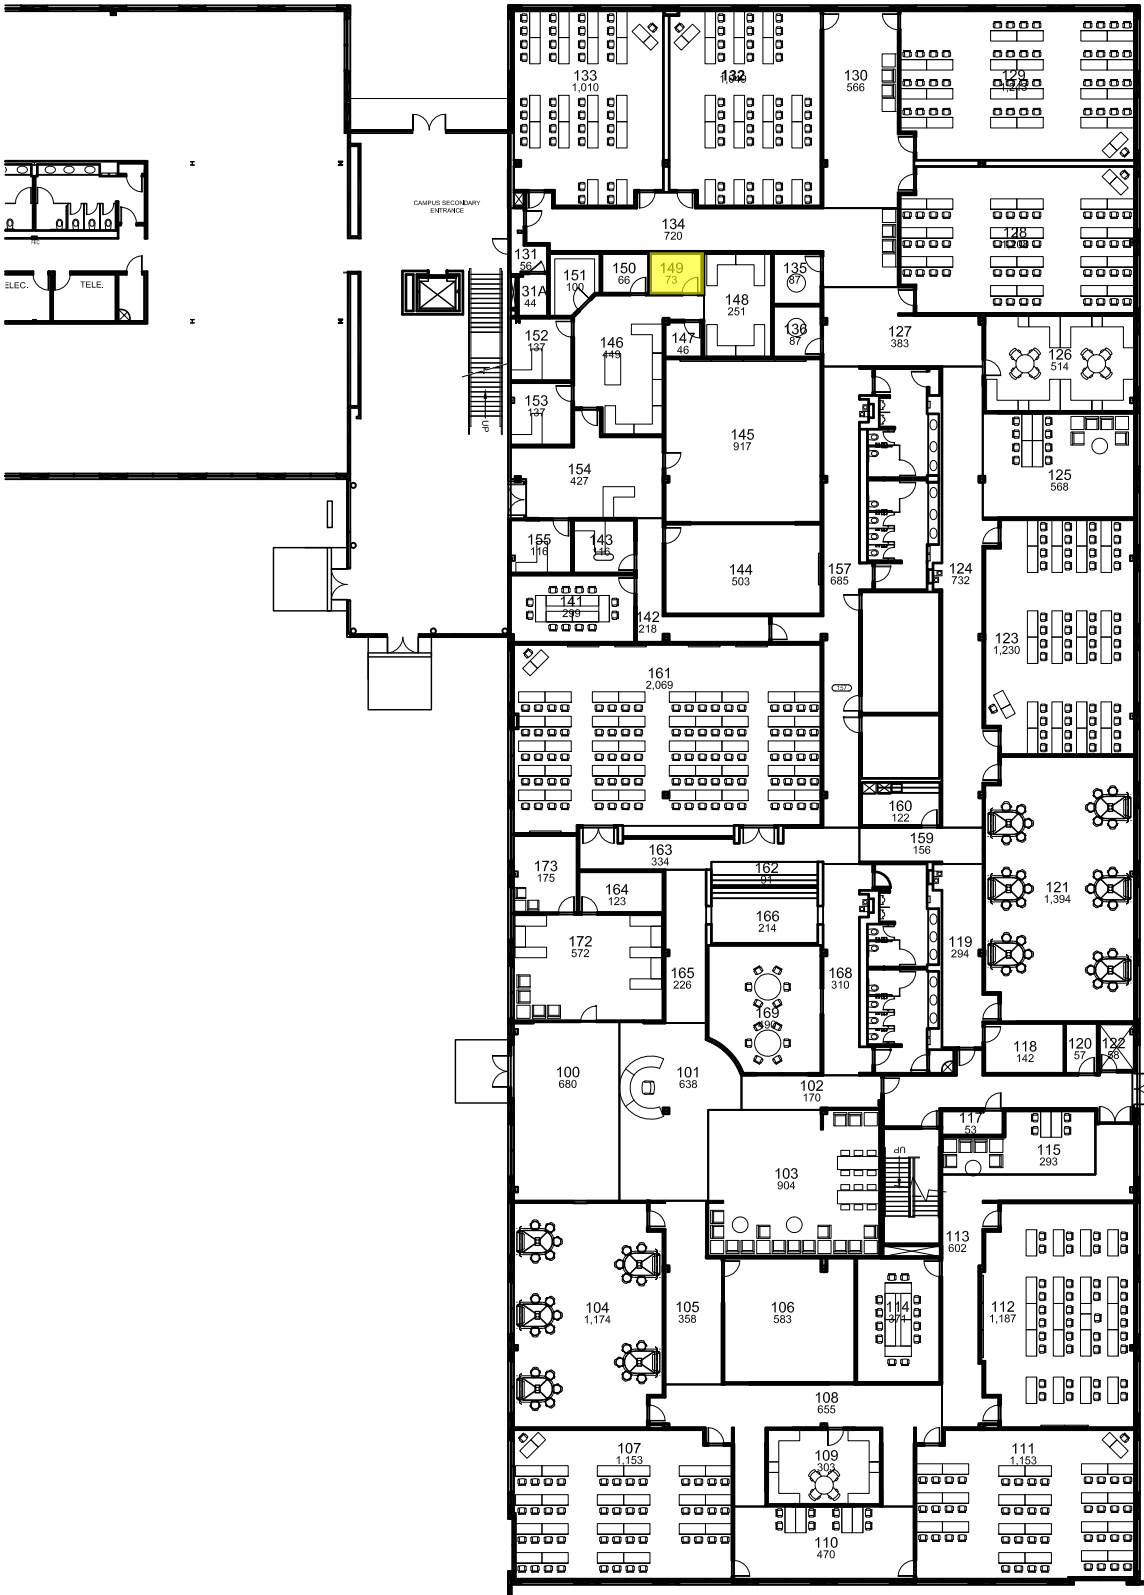

FRISCO CAMPUS BUILDING

BLDG # 5000

10-2015

Exterior Gross Area
35983

Room Number: 149

 Lactation Room Location

FIRST FLOOR PLAN